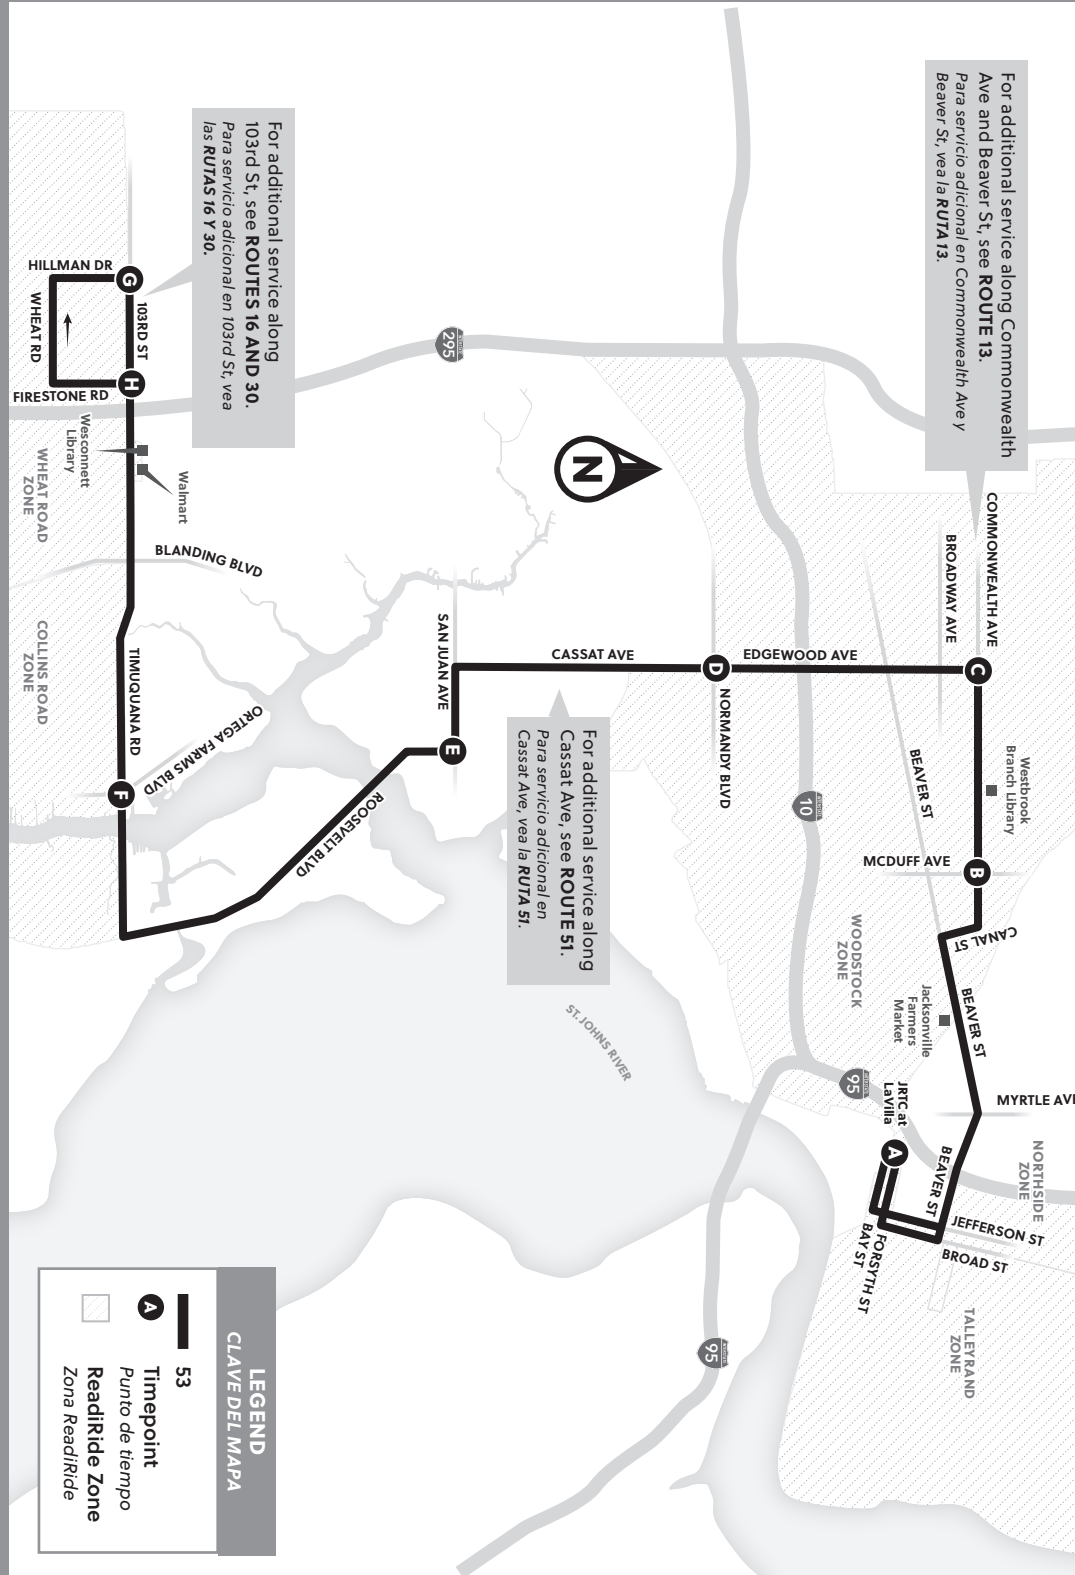

Letters on the map correspond to letters on the schedules. Las letras en el mapa corresponden a letras en los horarios.