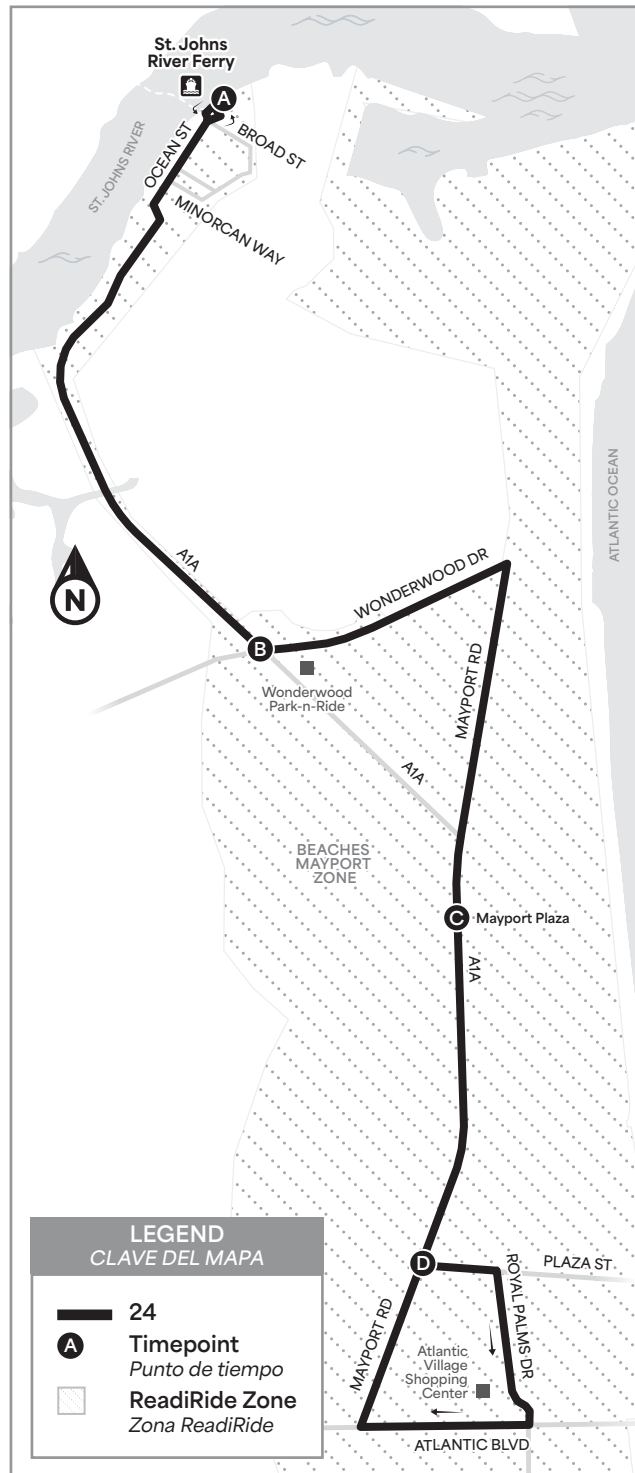

Let Us Help You Dejanos Ayudarte

JTA Customer Service
JTA Servicio al Cliente

(904) 630-3100

Florida Relay **711** or **(800) 955-8771**

Monday - Friday 5:30 a.m. - 8:30 p.m.
Lunes - Viernes

Saturday 8 a.m. - 5 p.m.
Sábado

Sunday Closed
Domingo Cerrado

Lost and Found Articulos Perdidos

(904) 630-3189

100 LaVilla Center Drive
Jacksonville, FL 32204

Monday - Friday 8 a.m. - 5 p.m.
Lunes - Viernes

Saturday - Sunday Closed
Sábado - Domingo Cerrado

Administrative Headquarters Sede Administrativa

100 LaVilla Center Drive
Jacksonville, FL 32204

Website

Sitio web
jtafla.com

ReadiRide

jtafla.com/readiride
(904) 265-6999

If you see something unsafe,
call **844-SAFE-JTA**.

Si ve algo que es inseguro, favor
de llamar al **844-SAFE-JTA**.

Letters on the map correspond to letters on
the schedules.

Las letras en el mapa corresponden a letras en los horarios.

Effective June 15, 2026 / Efectivo el 15 de junio de 2026

**JACKSONVILLE
TRANSPORTATION
AUTHORITY**

24

Mayport