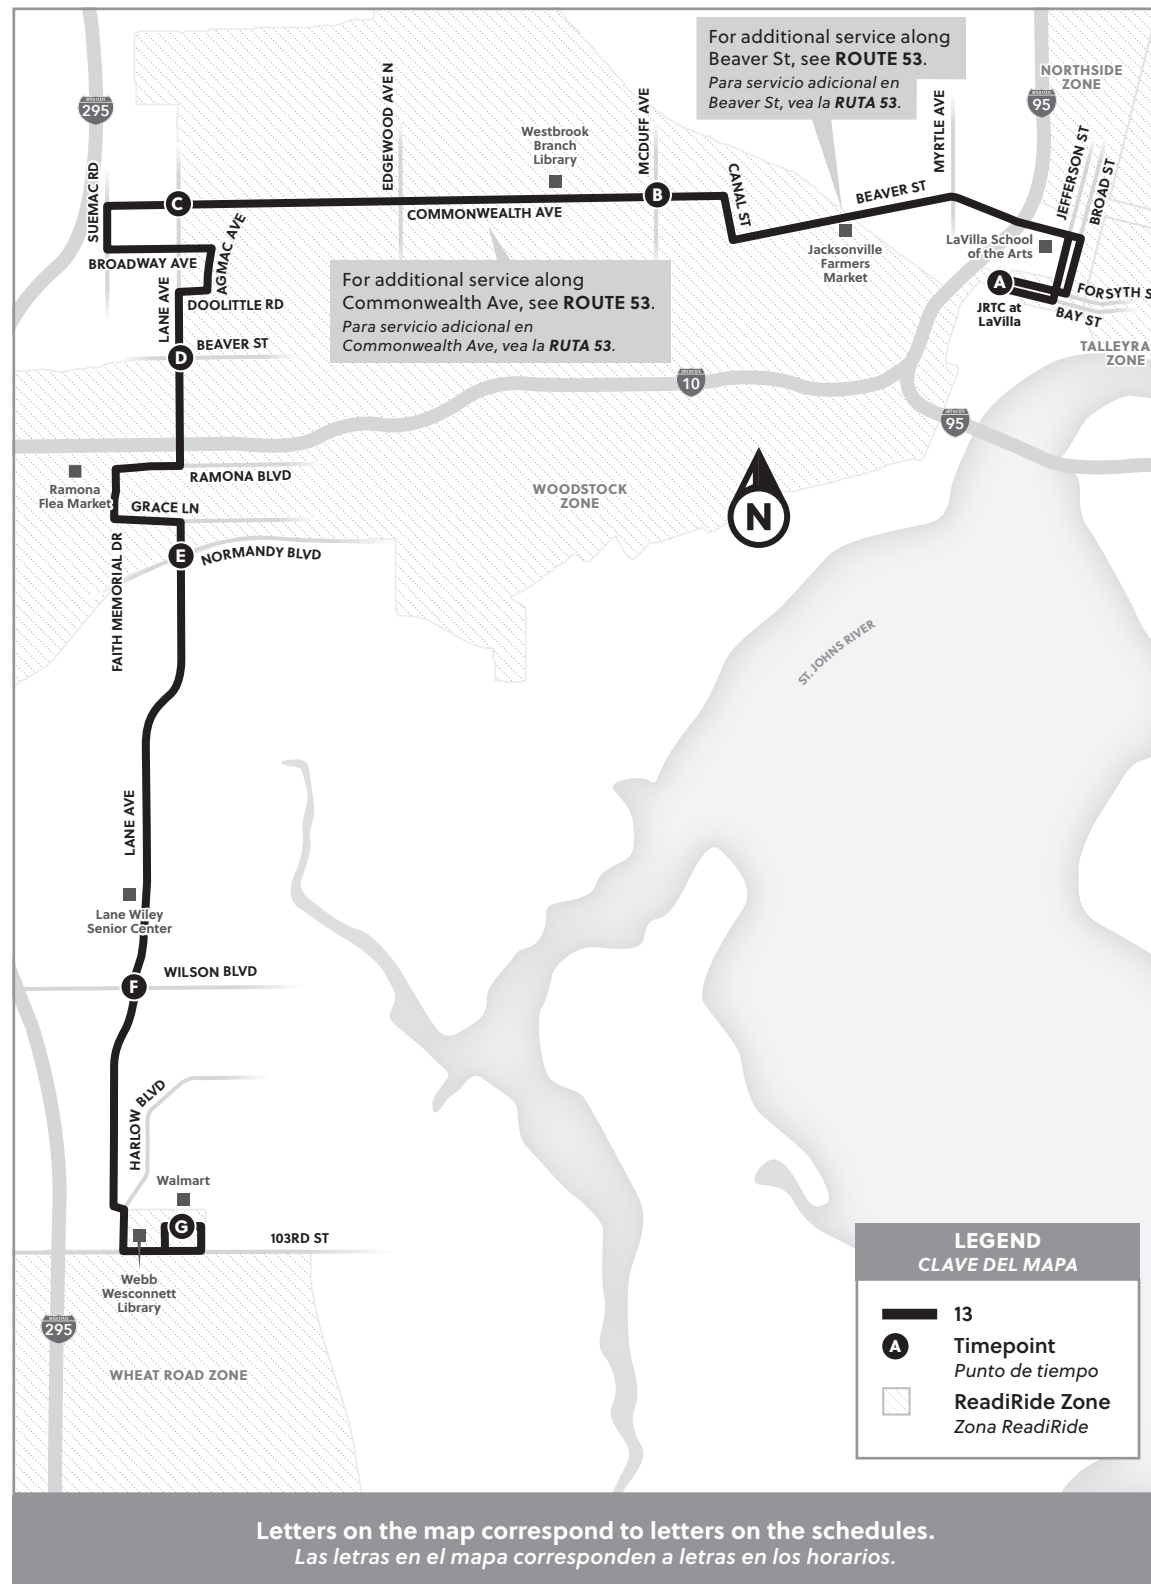

Let Us Help You Dejanos Ayudarte

JTA Customer Service JTA Servicio al Cliente

(904) 630-3100

Florida Relay 711 or (800) 955-8771

Monday - Friday 5:30 a.m. - 8:30 p.m.
Lunes - Viernes

Saturday 8 a.m. - 5 p.m.
Sábado

Sunday Closed
Domingo Cerrado

Lost and Found Artículos Perdidos

(904) 630-3189

100 LaVilla Center Drive
Jacksonville, FL 32204

Monday - Friday 8 a.m. - 5 p.m.
Lunes - Viernes

Saturday - Sunday Closed
Sábado - Domingo Cerrado

Administrative Headquarters Sede Administrativa

100 LaVilla Center Drive
Jacksonville, FL 32204

Website Sitio web

jtafla.com

ReadiRide

jtafla.com/readiride

(904) 265-6999

If you see something unsafe,
call **844-SAFE-JTA**.

Si ve algo que es inseguro, favor
de llamar al **844-SAFE-JTA**.

© 2024 Jacksonville Transportation Authority.
All rights reserved. BUS-24037.

Letters on the map correspond to letters on the schedules.
Las letras en el mapa corresponden a letras en los horarios.

JACKSONVILLE TRANSPORTATION AUTHORITY

Effective March 18, 2024 / Effective el 18 de Marzo de 2024

Commonwealth / Lane

13