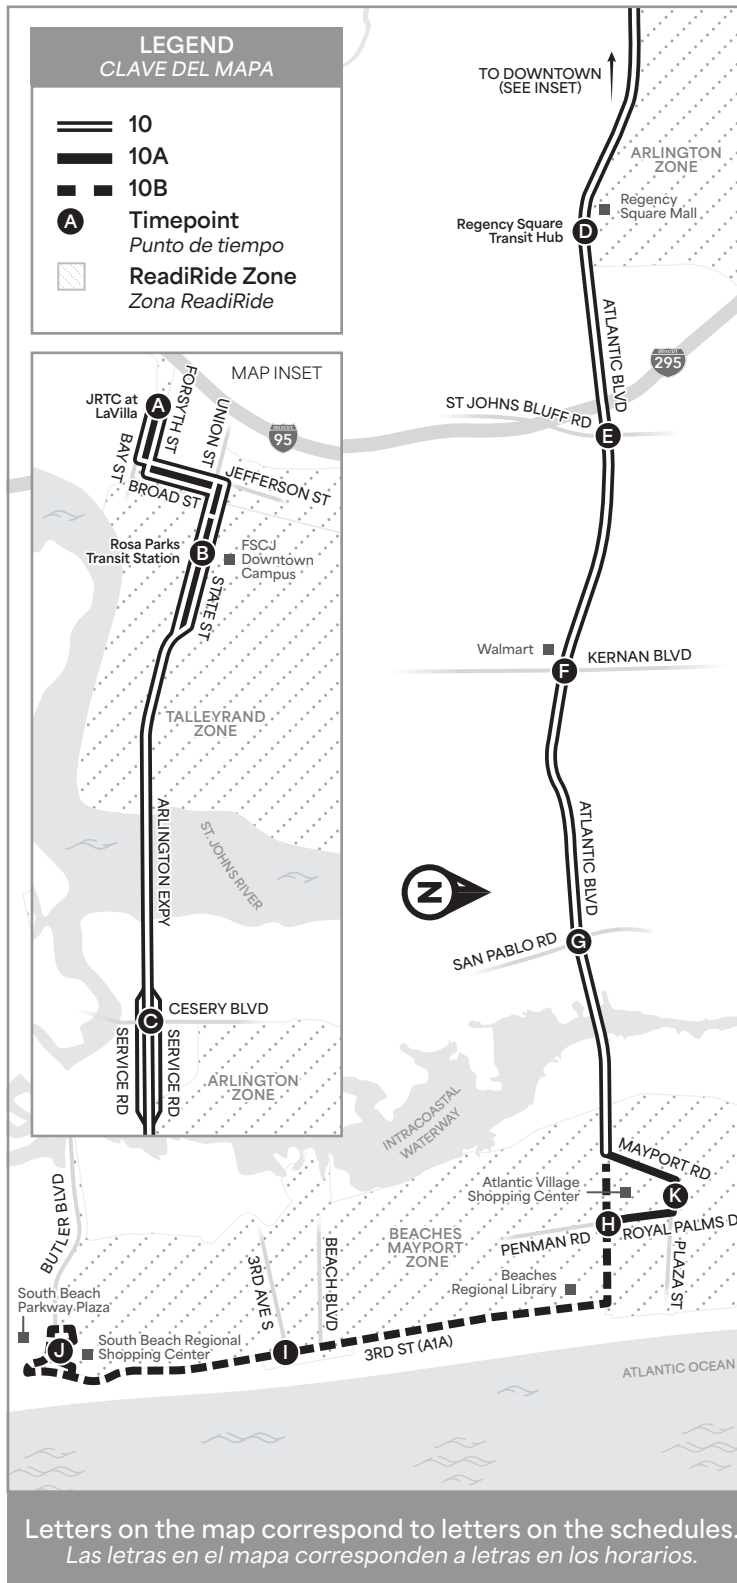

Let Us Help You Dejanos Ayudarte

JTA Customer Service
JTA Servicio al Cliente

(904) 630-3100

Florida Relay **711** or **(800) 955-8771**

Monday - Friday
Lunes - Viernes 5:30 a.m. - 8:30 p.m.

Saturday
Sábado 8 a.m. - 5 p.m.

Sunday
Domingo Closed
Cerrado

Website
Sitio web
jtafla.com

ReadiRide
jtafla.com/readiride
(904) 265-6999

Lost and Found
Artículos Perdidos

(904) 630-3189

100 LaVilla Center Drive
Jacksonville, FL 32204

Monday - Friday 8 a.m. - 5 p.m.
Lunes - Viernes

Saturday - Sunday Closed
Sábado - Domingo Cerrado

Administrative Headquarters
Sede Administrativa

100 LaVilla Center Drive
Jacksonville, FL 32204

Letters on the map correspond to letters on the schedules.
Las letras en el mapa corresponden a letras en los horarios.

JACKSONVILLE
TRANSPORTATION
AUTHORITY

Atlantic