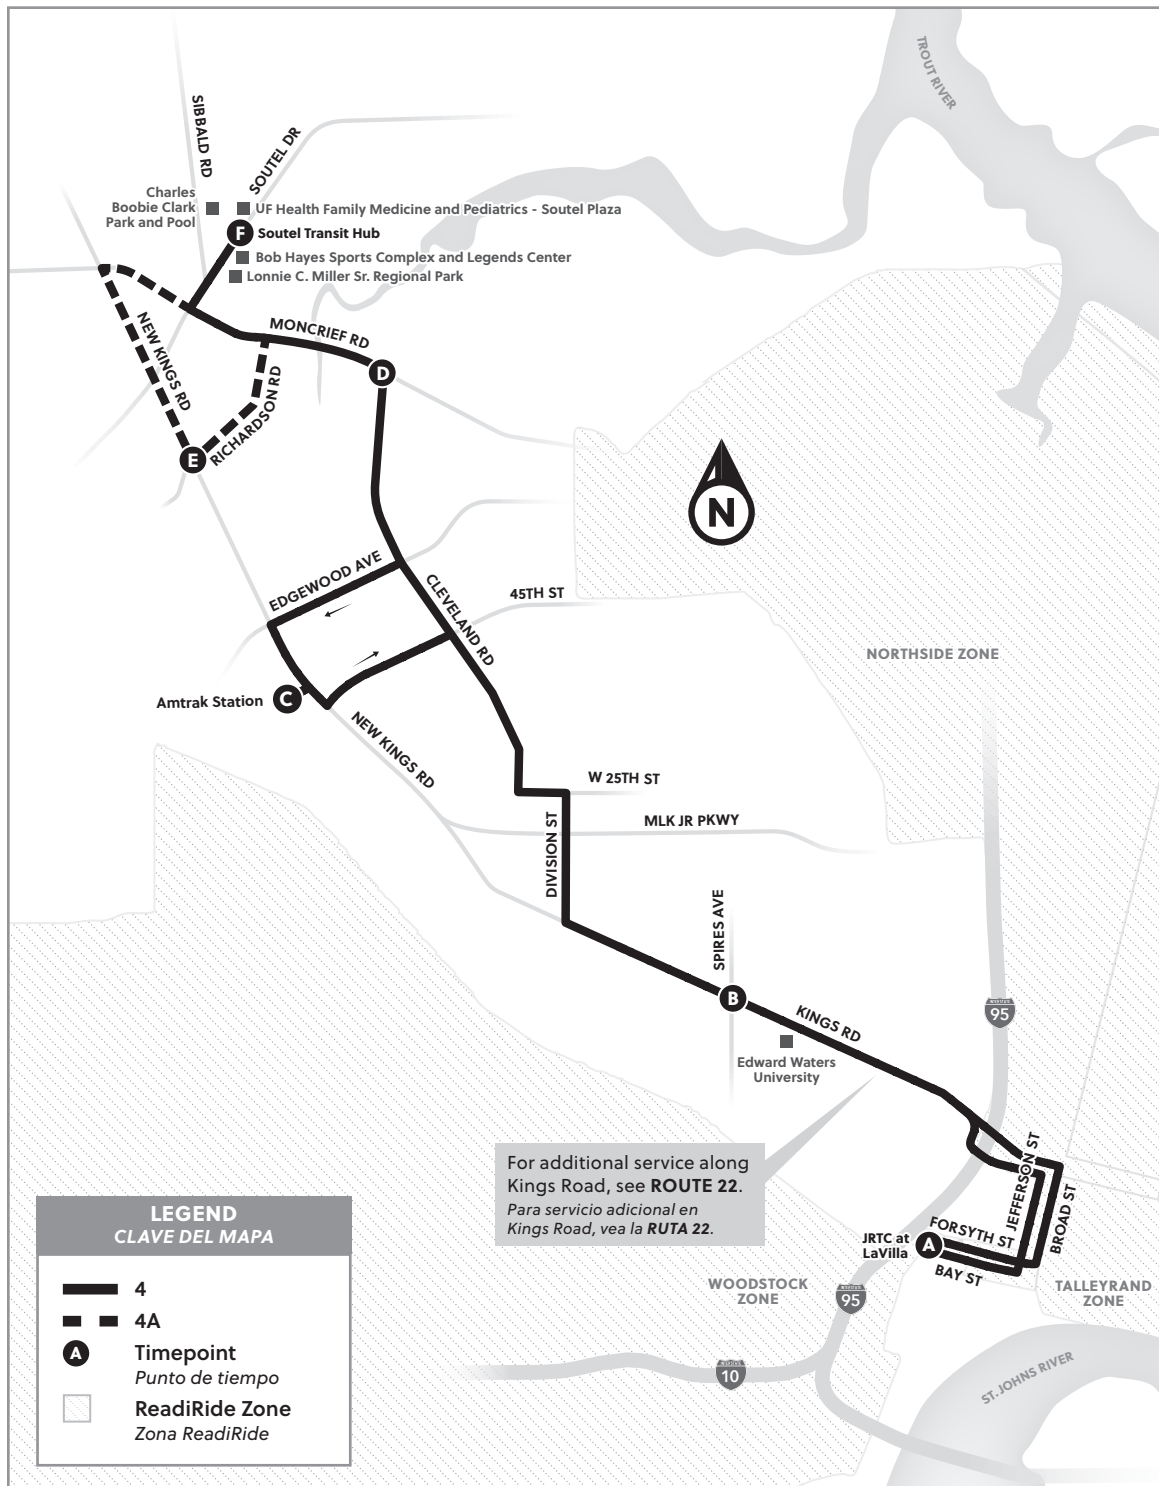

Si ve algo que es inseguro, favor
de llamar al **844-SAFE-JTA**.

Letters on the map correspond to letters on the schedules.
Las letras en el mapa corresponden a letras en los horarios.

Destinations Destinos

- ▶ Charles Boobie Clark Park and Pool
- ▶ Edward Waters University
- ▶ JRTC at LaVilla
- ▶ Bob Hayes Sports Complex and Legends Center
- ▶ Lonnie C. Miller Sr. Regional Park
- ▶ Singleton Park
- ▶ Soutel Transit Hub
- ▶ UF Health Family Medicine and Pediatrics - Soutel Plaza