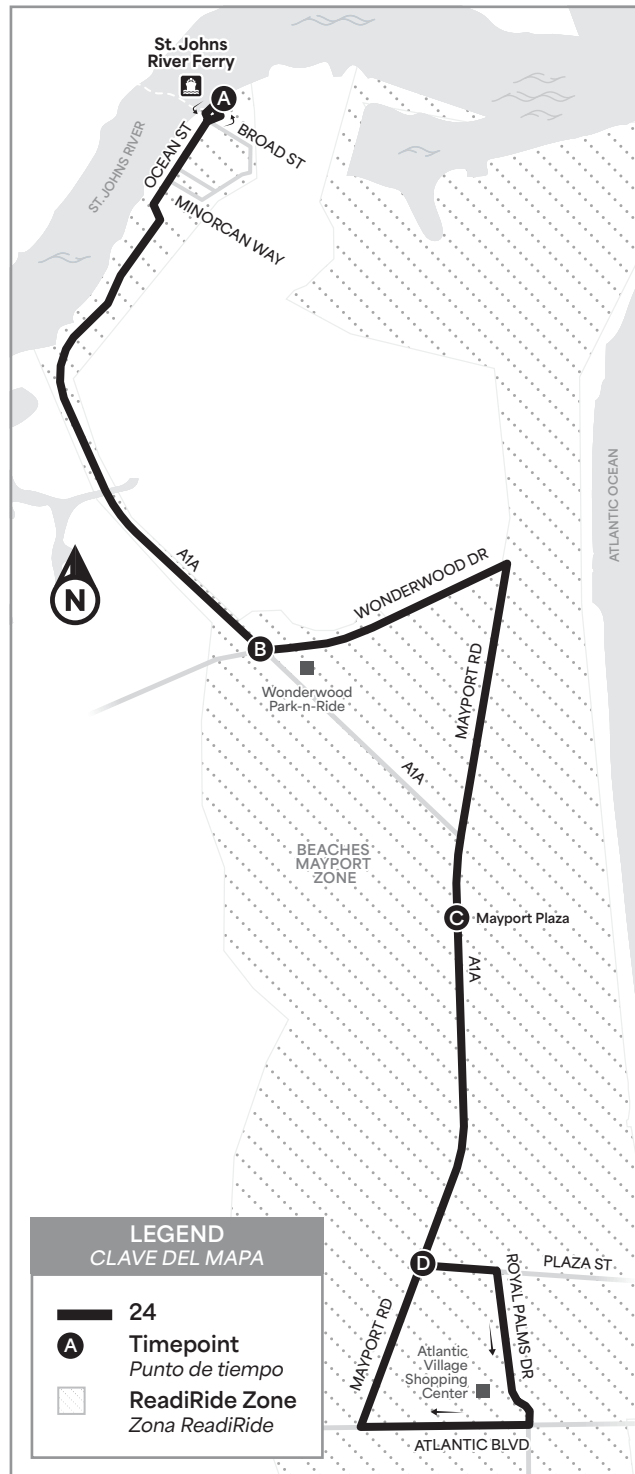

Let Us Help You Dejanos Ayudarte

JTA Customer Service
JTA Servicio al Cliente

(904) 630-3100

Florida Relay **711** or **(800) 955-8771**

Monday - Friday 5:30 a.m. - 8:30 p.m.
Lunes - Viernes

Saturday 8 a.m. - 5 p.m.
Sábado

Sunday Closed
Domingo Cerrado

Lost and Found Articulos Perdidos

(904) 630-3189

100 LaVilla Center Drive
Jacksonville, FL 32204

Monday - Friday 8 a.m. - 5 p.m.
Lunes - Viernes

Saturday - Sunday Closed
Sábado - Domingo Cerrado

Administrative Headquarters Sede Administrativa

100 LaVilla Center Drive
Jacksonville, FL 32204

Website

Sitio web
jtafla.com

ReadiRide

jtafla.com/readiride
(904) 265-6999

If you see something unsafe,
call **844-SAFE-JTA**.

Si ve algo que es inseguro, favor
de llamar al **844-SAFE-JTA**.

LEGEND
CLAVE DEL MAPA

24
Timepoint
Punto de tiempo

A
ReadiRide Zone
Zona ReadiRide

Letters on the map correspond to letters on the schedules.

Las letras en el mapa corresponden a letras en los horarios.

**JACKSONVILLE
TRANSPORTATION
AUTHORITY**

24

Mayport