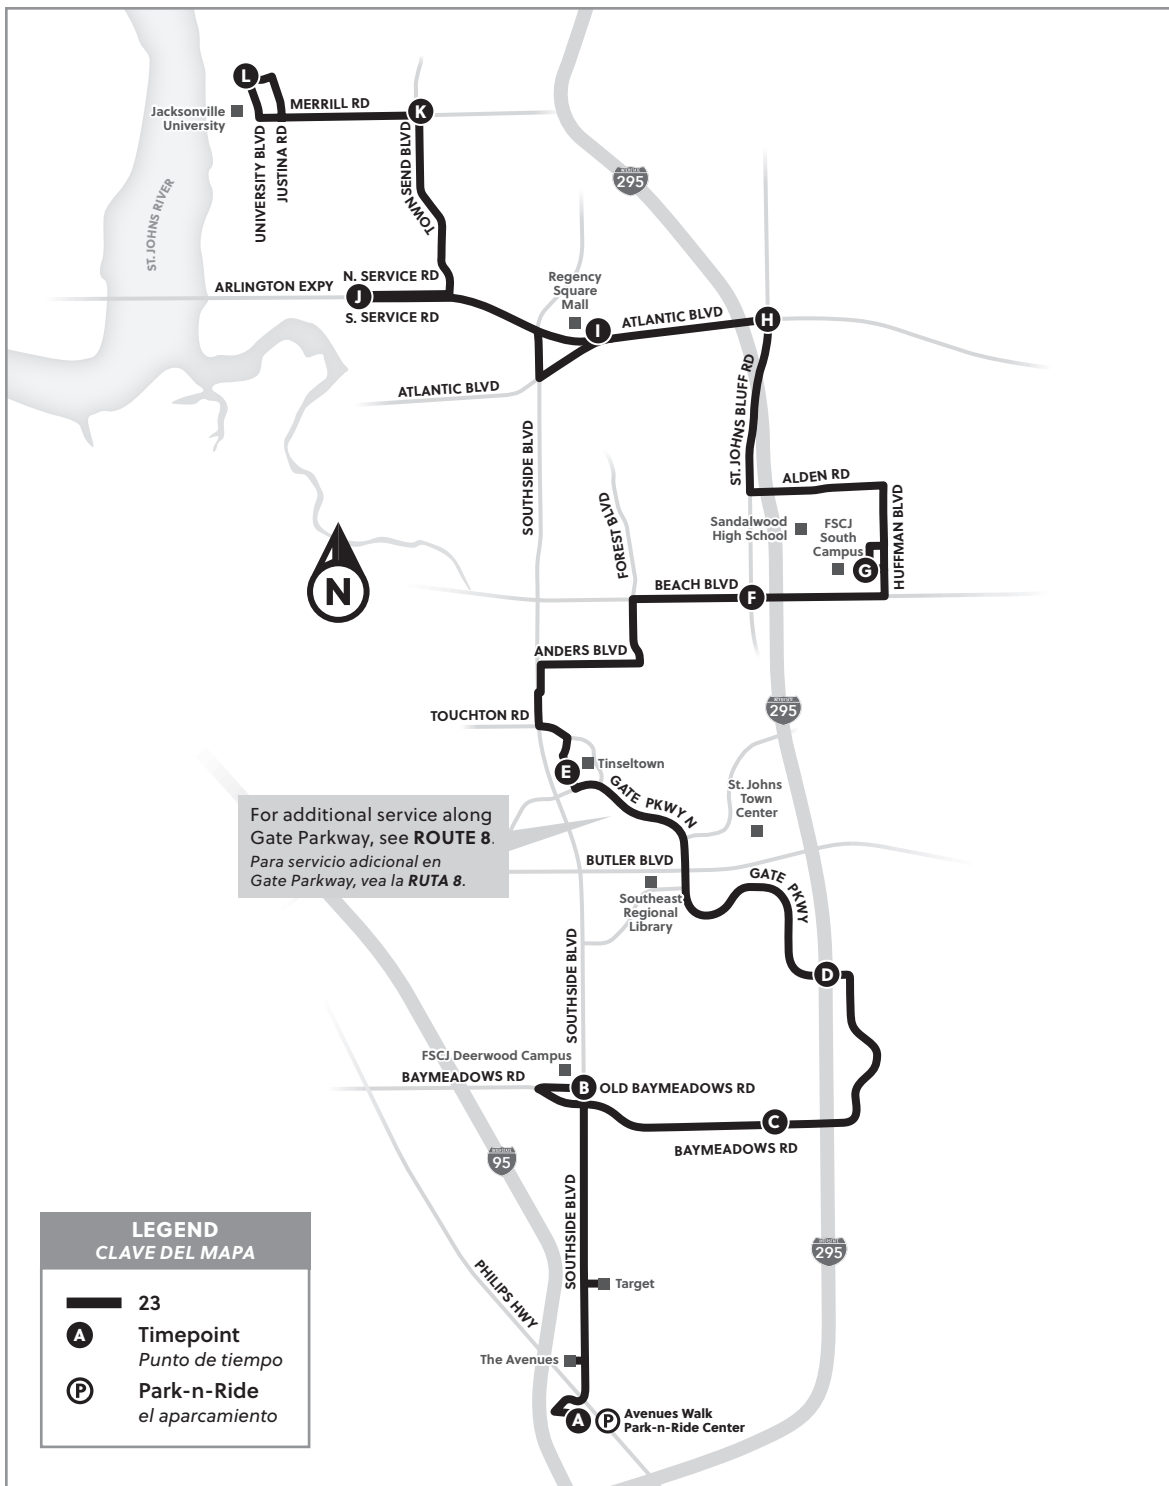

Townsend / Southside

23

Destinations Destinos

- ▶ The Avenues
- ▶ Avenues Walk Park-n-Ride Center
- ▶ FSCJ Deerwood Campus
- ▶ FSCJ South Campus
- ▶ Jacksonville University
- ▶ Regency Square Mall
- ▶ Sandalwood High School
- ▶ Southeast Regional Library
- ▶ St. Johns Town Center
- ▶ Tinseltown

LEGEND
CLAVE DEL MAPA

23

A Timepoint
Punto de tiempo

P Park-n-Ride
el aparcamiento

Letters on the map correspond to letters on the schedules.
Las letras en el mapa corresponden a letras en los horarios.