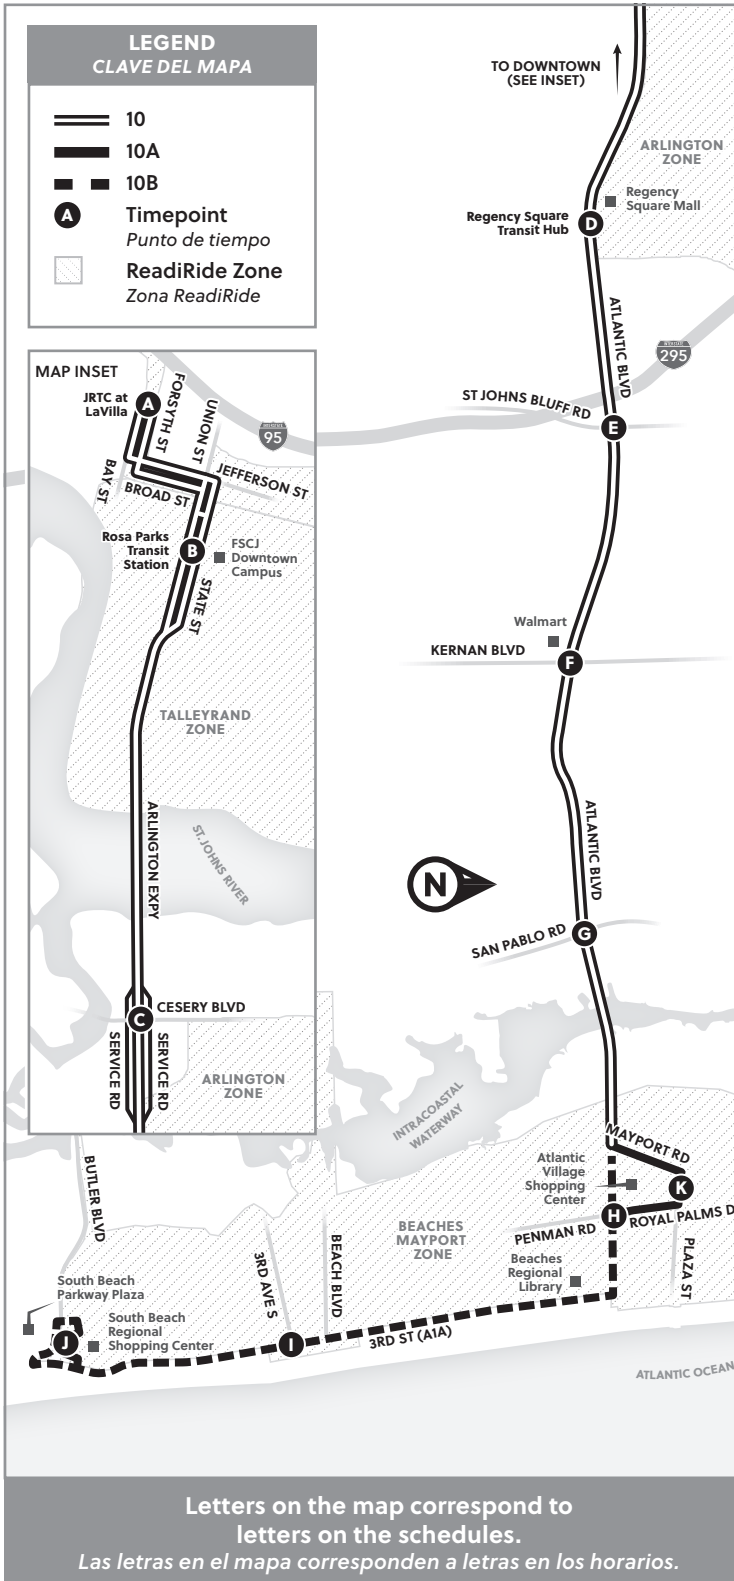

Let Us Help You Dejanos Ayudarte

JTA Customer Service
JTA Servicio al Cliente

(904) 630-3100

Florida Relay 711 or (800) 955-8771

Monday - Friday 5:30 a.m. - 8:30 p.m.

Lunes - Viernes

Saturday 8 a.m. - 5 p.m.

Sábado

Sunday Closed

Domingo Cerrado

Administrative Headquarters
Sede Administrativa

100 LaVilla Center Drive
Jacksonville, FL 32204

Lost and Found
Artículos Perdidos

(904) 630-3189

100 LaVilla Center Drive
Jacksonville, FL 32204

Monday - Friday 8 a.m. - 5 p.m.

Lunes - Viernes

Saturday - Sunday Closed

Sábado - Domingo Cerrado

Website **ReadiRide**
Sitio web jtafla.com/readiride
jtafla.com **(904) 265-6999**

© 2024 Jacksonville Transportation Authority.
All rights reserved. BUS-24004.