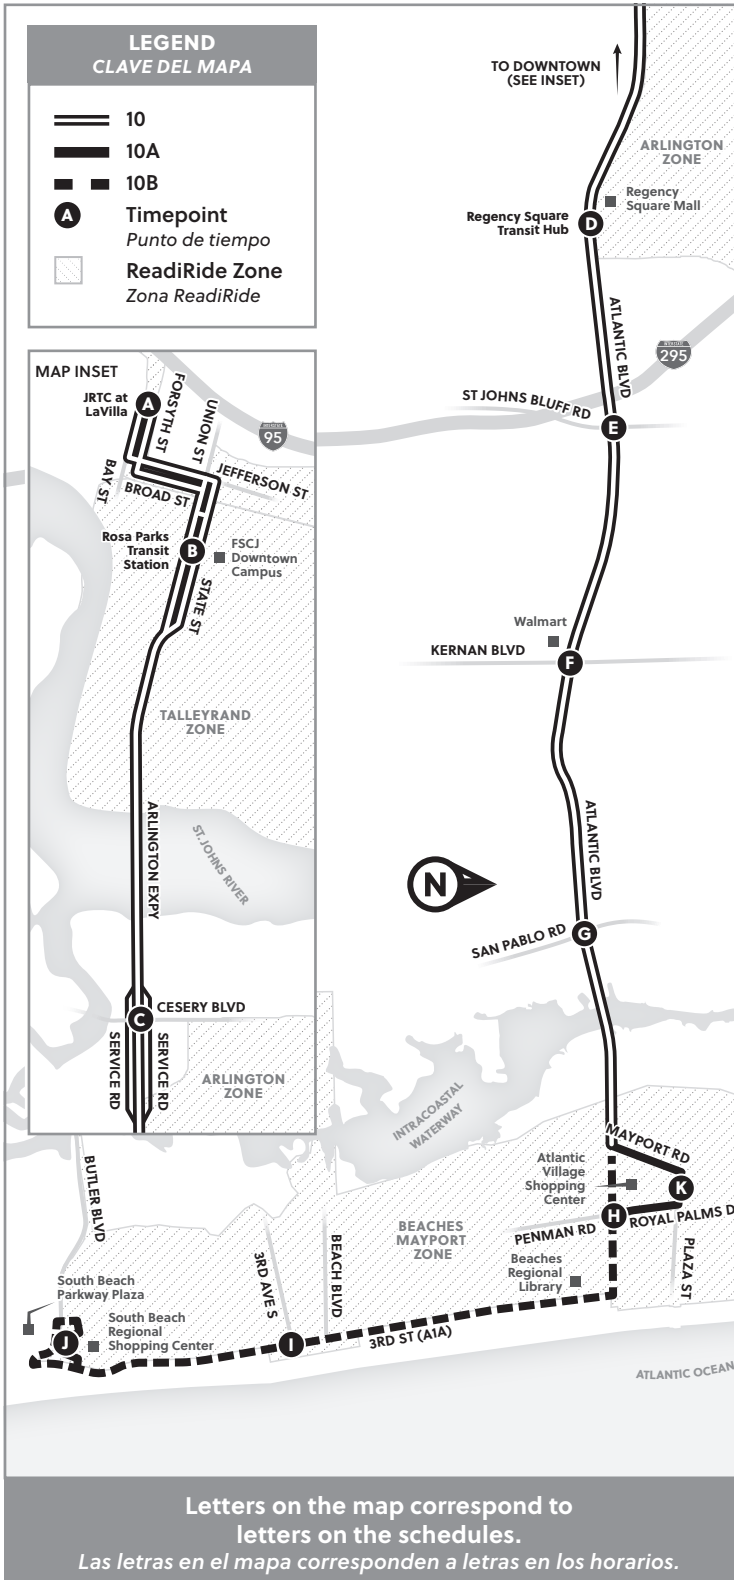

Let Us Help You *Dejanos Ayudarte*

JTA Customer Service
JTA Servicio al Cliente

(904) 630-3100

Florida Relay 711 or (800) 955-8771

Monday - Friday 5:30 a.m. - 8:30 p.m.

Lunes - Viernes

Saturday 8 a.m. - 5 p.m.

Sábado

Sunday Closed

Domingo Cerrado

Administrative Headquarters

Sede Administrativa

100 LaVilla Center Drive
Jacksonville, FL 32204

Lost and Found
Artículos Perdidos

(904) 630-3189

100 LaVilla Center Drive
Jacksonville, FL 32204

Monday - Friday 8 a.m. - 5 p.m.

Lunes - Viernes

Saturday - Sunday Closed

Sábado - Domingo Cerrado

Website **ReadiRide**

Sitio web jtafla.com/readiride

jtafla.com **(904) 265-6999**

© 2024 Jacksonville Transportation Authority.
All rights reserved. BUS-24036.