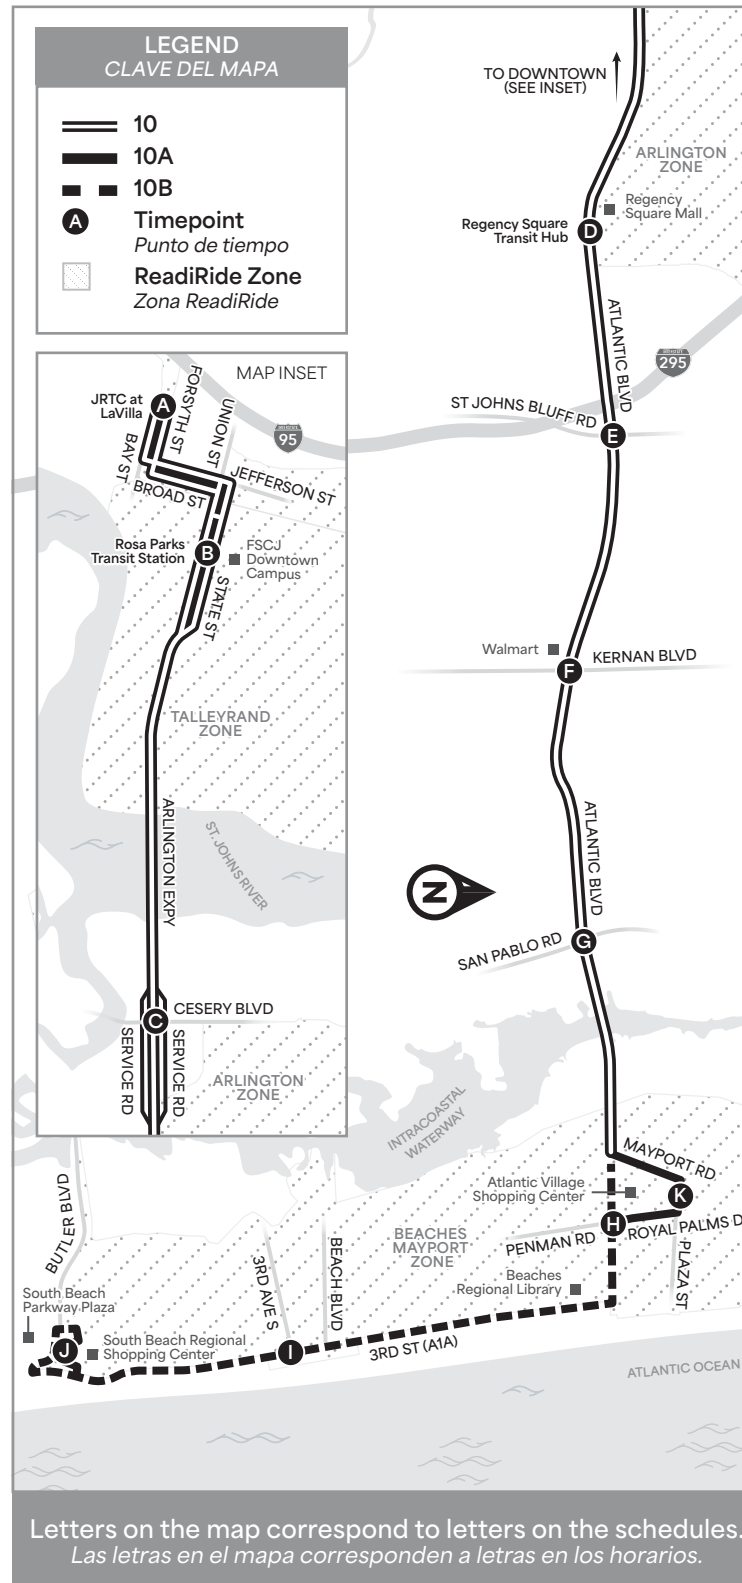

Let Us Help You Dejanos Ayudarte

JTA Customer Service
JTA Servicio al Cliente

(904) 630-3100

Florida Relay **711** or **(800) 955-8771**

Monday - Friday
Lunes - Viernes 5:30 a.m. - 8:30 p.m.

Saturday
Sábado 8 a.m. - 5 p.m.

Sunday
Domingo Closed
Cerrado

Website
Sitio web
jtafla.com

ReadiRide
jtafla.com/readiride
(904) 265-6999

Lost and Found
Artículos Perdidos

(904) 630-3189

100 LaVilla Center Drive
Jacksonville, FL 32204

Monday - Friday 8 a.m. - 5 p.m.
Lunes - Viernes

Saturday - Sunday Closed
Sábado - Domingo Cerrado

Administrative Headquarters
Sede Administrativa

100 LaVilla Center Drive
Jacksonville, FL 32204

Letters on the map correspond to letters on the schedules.
Las letras en el mapa corresponden a letras en los horarios.

Effective May 11, 2026 / Efectivo el 11 de mayo de 2026

JACKSONVILLE
TRANSPORTATION
AUTHORITY

10

Atlantic