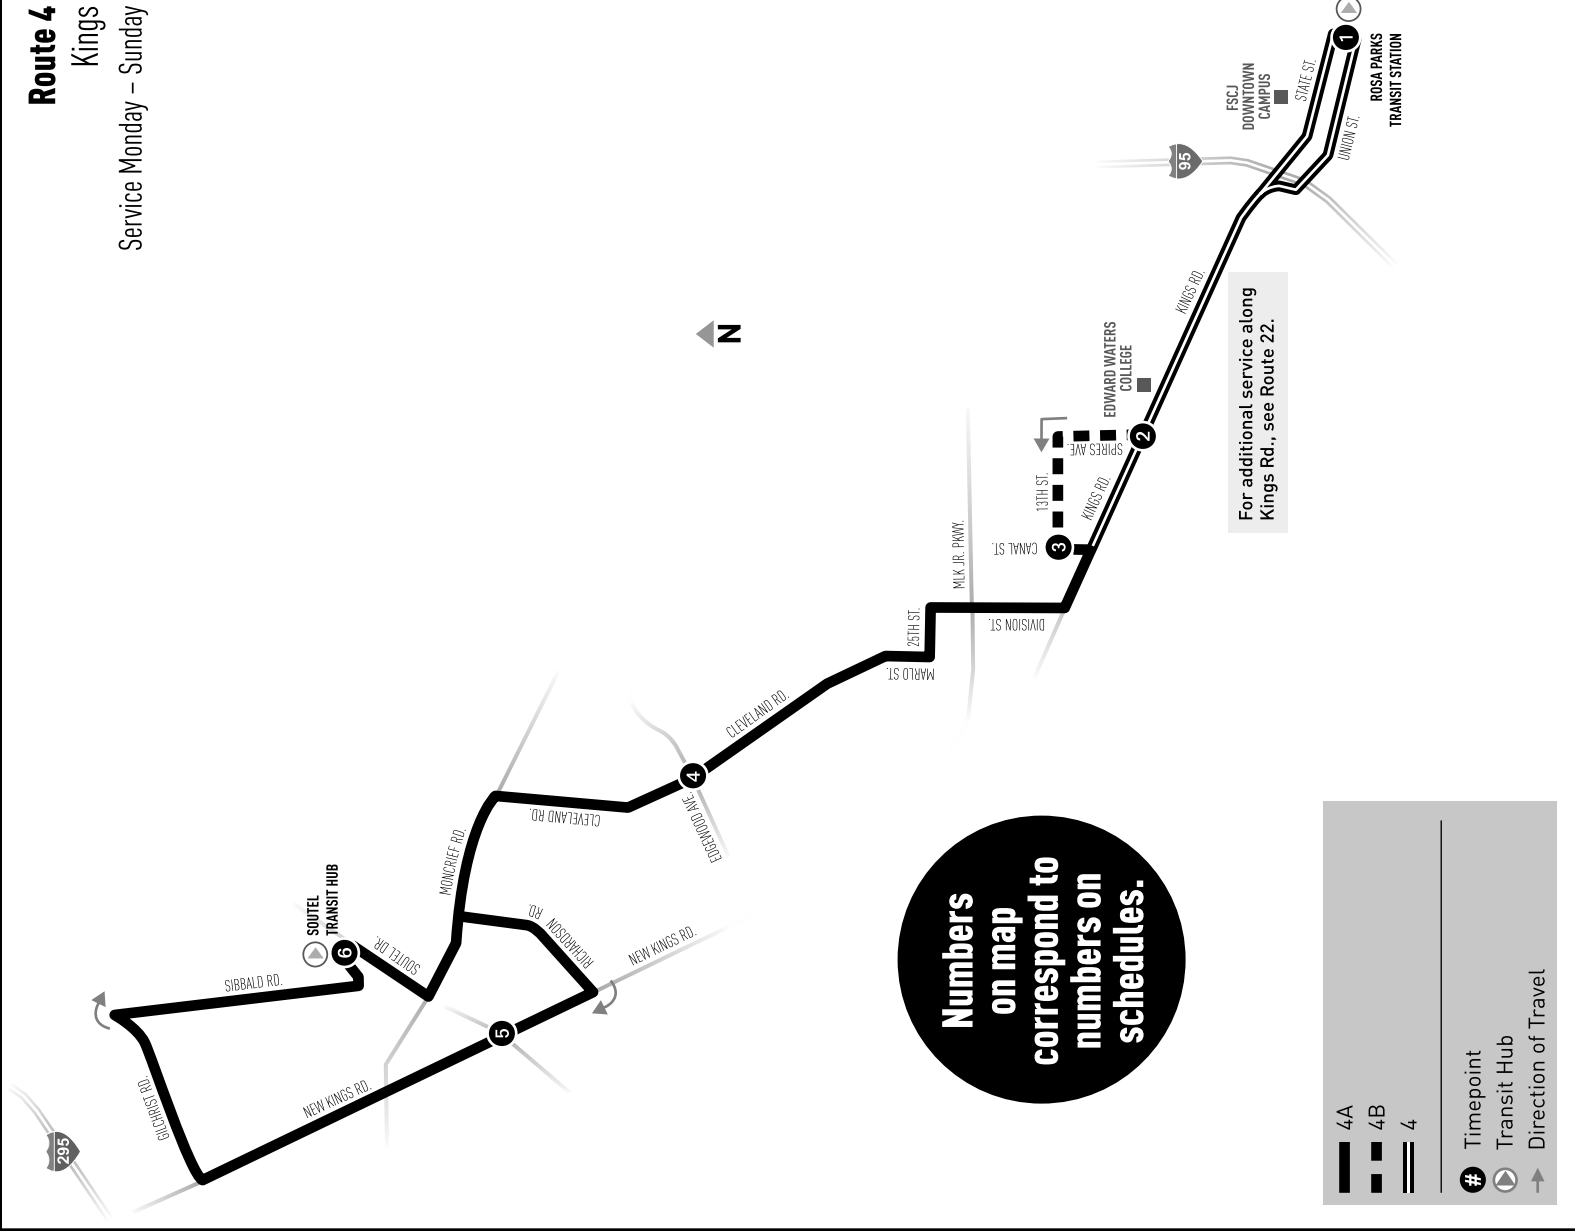

1. **Route Destinations** ▼
2. ▼ Edward Waters College
   - ▼ FSCJ Downtown Campus
   - ▼ Rosa Parks Transit Station
   - ▼ Soutel Transit Hub

Fares

Local Routes and First Coast Flyer

Adult.....	$1.50
Reduced Rate*.....	$ .75
Seniors.....	Free
Children under 42 inches.....	Free

(Must be accompanied by an adult)

Express Routes

Adult.....	$2.00
Reduced Rate*.....	$1.50
Seniors.....	Free

Community Shuttles

Adult.....	$1.50
Reduced Rate*.....	$ .75
Seniors.....	Free
Deviation/Curb Side Service.....	$ .50

To reserve a ride, call (904) 598-8724 at least two hours in advance or up to three calendar days before you plan to travel.

STAR Passes

1 Day.....	$4.00
3 Day.....	$10.00
7 Day#.....	$16.00
31 Day#.....	$50.00
One time STAR Card fee.....	$2.00

CUSTOMER SERVICE ..... (904) 630-3100

FLORIDA RELAY ..... 777 OR (800) 955-8771

* Applies to persons with disabilities with a valid ID STAR Card.

^ All seniors must have a valid senior ID STAR Card to ride free.

7 and 31 day passes are only available on a STAR Card.

Fareboxes accept $1, $5, $10 and $20 bills; however, change is not provided. Dollars must be fed into the farebox flat and one at a time.

Jacksonville Transportation Authority
121 West Forsyth Street, Suite 200
Jacksonville, Florida 32202
(904) 630-3181 ▶ www.jtafla.com

**JACKSONVILLE
TRANSPORTATION
AUTHORITY**

JACKSONVILLE TRANSPORTATION AUTHORITY
(904) 630-3100 ▶ WWW.JTAFLA.COM

Route 4 Kings Service Monday – Sunday

Numbers on map correspond to numbers on schedules.

	4A
	4B
	4
	Timepoint
	Transit Hub
	Direction of Travel