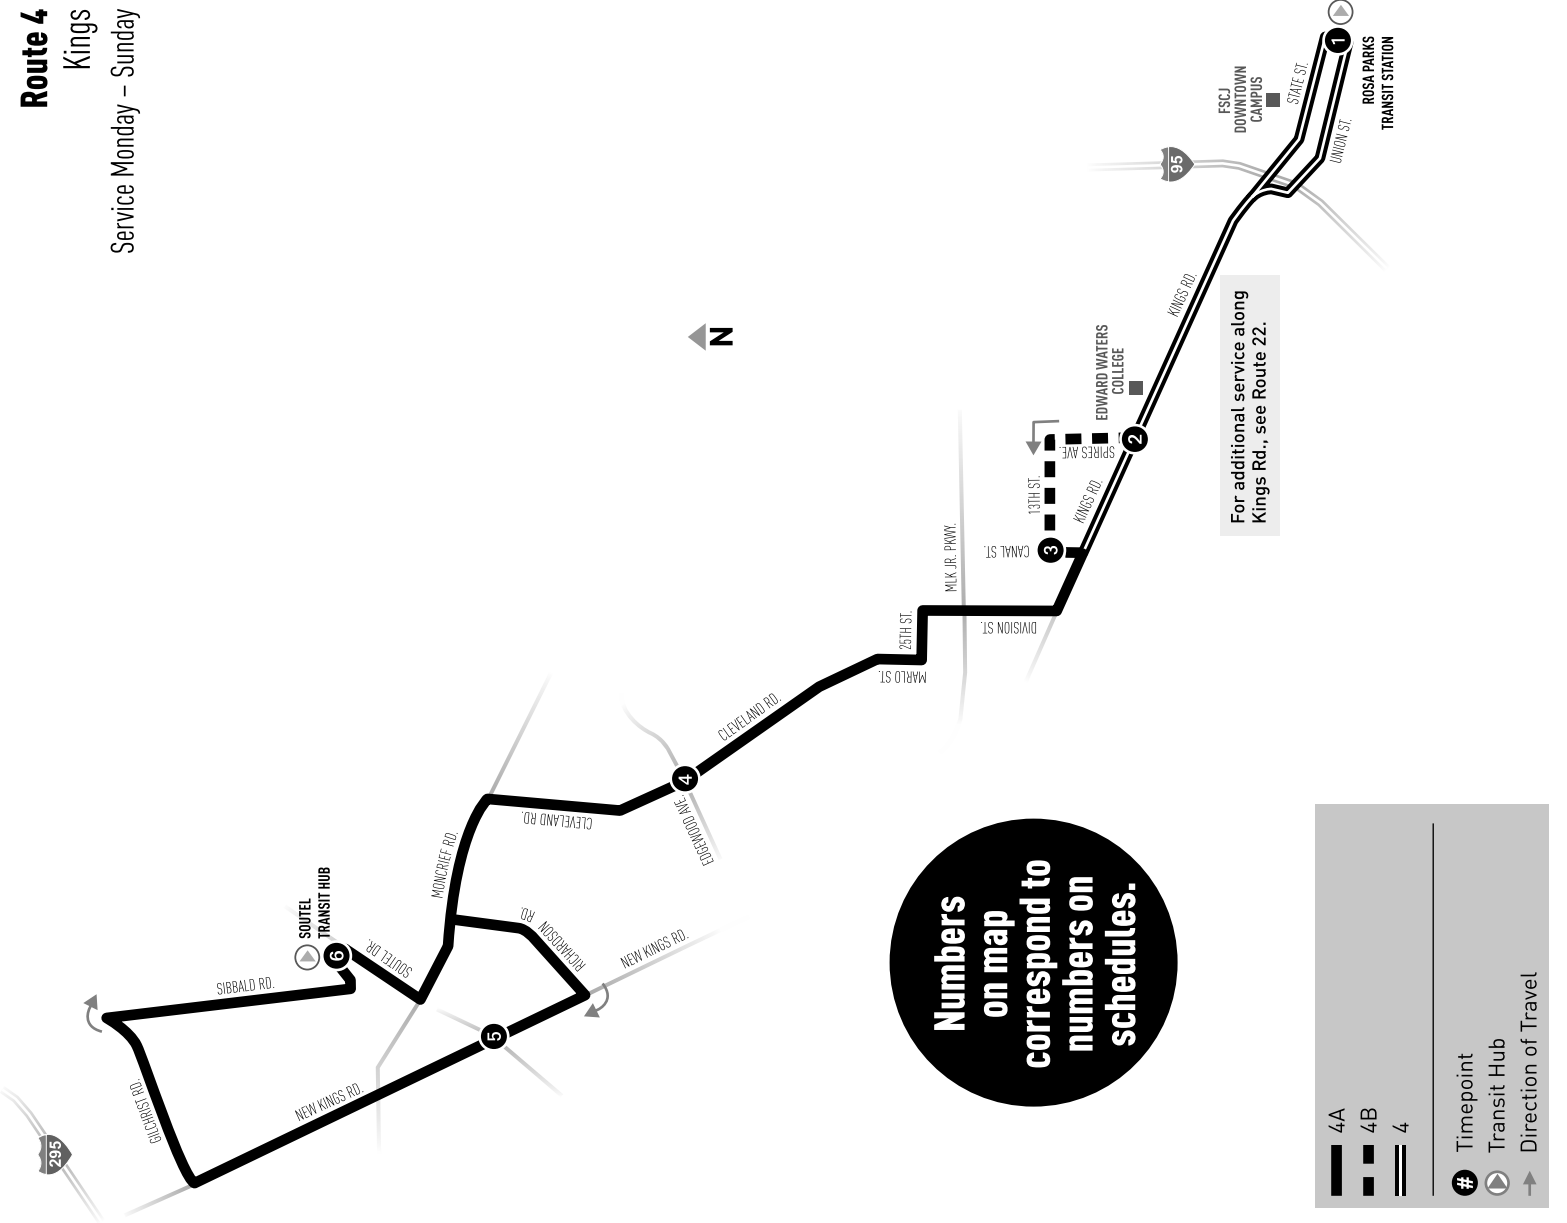

1. **Route Destinations** ▼
2. ▼ Edward Waters College
   - ▼ FSCJ Downtown Campus
   - ▼ Rosa Parks Transit Station
   - ▼ Soutel Transit Hub

Fares

Local Routes and First Coast Flyer

Adult.....	$1.50
Reduced Rate*.....	$ .75
Seniors.....	Free
Children under 42 inches.....	Free

(Must be accompanied by an adult)

Express Routes

Adult.....	$2.00
Reduced Rate*.....	$1.50
Seniors.....	Free

Community Shuttles

Adult.....	$1.50
Reduced Rate*.....	$ .75
Seniors.....	Free
Deviation/Curb Side Service.....	$ .50

To reserve a ride, call (904) 598-8724 at least two hours in advance or up to three calendar days before you plan to travel.

STAR Passes

1 Day.....	$4.00
3 Day.....	$10.00
7 Day#.....	$16.00
31 Day#.....	$50.00
One time STAR Card fee.....	$2.00

CUSTOMER SERVICE ..... (904) 630-3100
FLORIDA RELAY ..... 777 OR (800) 955-8771

* Applies to persons with disabilities with a valid ID STAR Card.
^ All seniors must have a valid senior ID STAR Card to ride free.
# 7 and 31 day passes are only available on a STAR Card.

Fareboxes accept $1, $5, $10 and $20 bills; however, change is not provided. Dollars must be fed into the farebox flat and one at a time.

Jacksonville Transportation Authority
121 West Forsyth Street, Suite 200
Jacksonville, Florida 32202
(904) 630-3181 ▶ www.jtafla.com

**JACKSONVILLE
TRANSPORTATION
AUTHORITY**

JACKSONVILLE TRANSPORTATION AUTHORITY
(904) 630-3100 ▶ WWW.JTAFLA.COM

Route 4 Kings Service Monday – Sunday

Numbers on map correspond to numbers on schedules.

	4A
	4B
	4
	Timepoint
	Transit Hub
	Direction of Travel