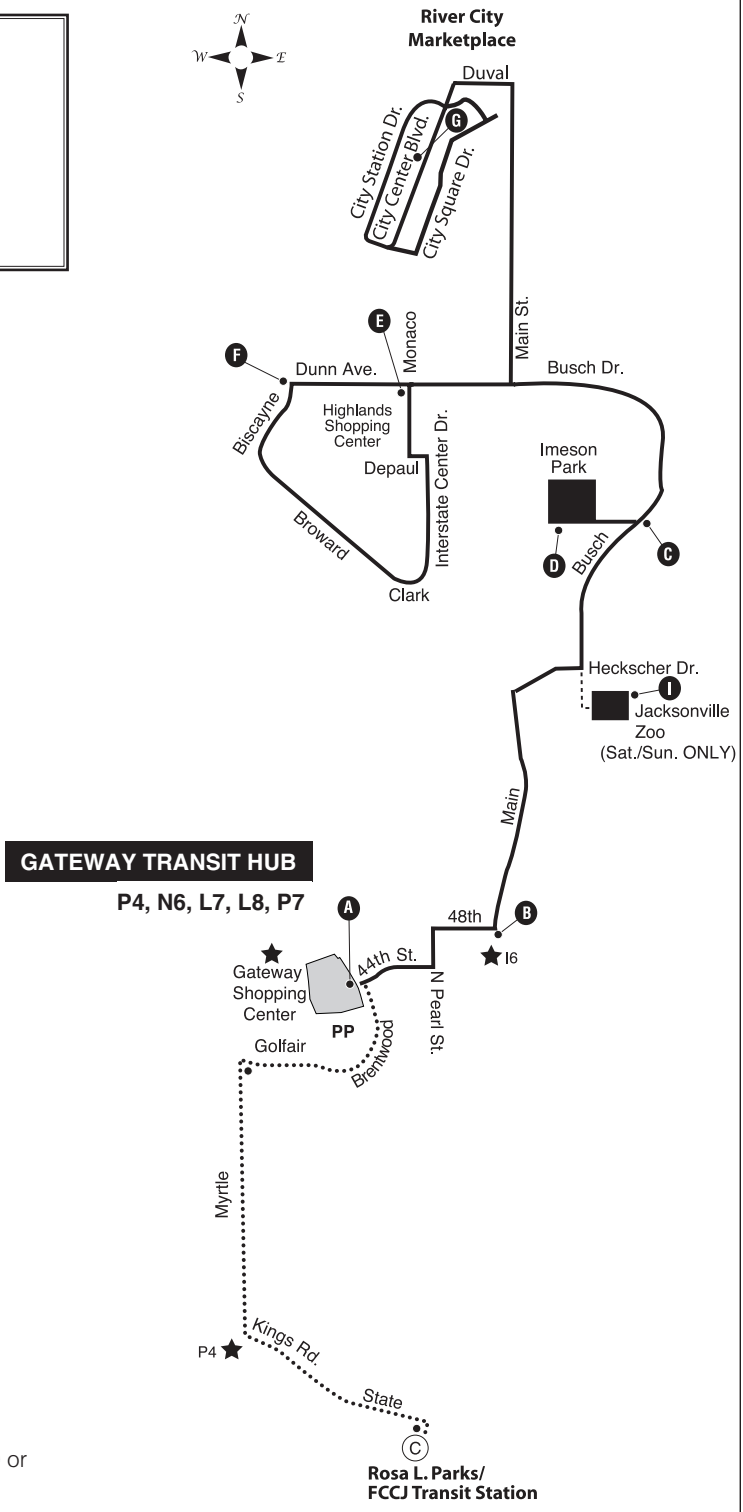

MAP LEGEND

- Ⓒ All regular buses & Skyway serving
Rosa L. Parks/FCCJ Transit Station
- A,B,C... Schedule Time Points
- ★ Connecting Point to other line
- PP Pass Partner

For more information
Call JTA Customer Service at (904) 630-3100 or
TDD for the hearing impaired (904) 630-3191